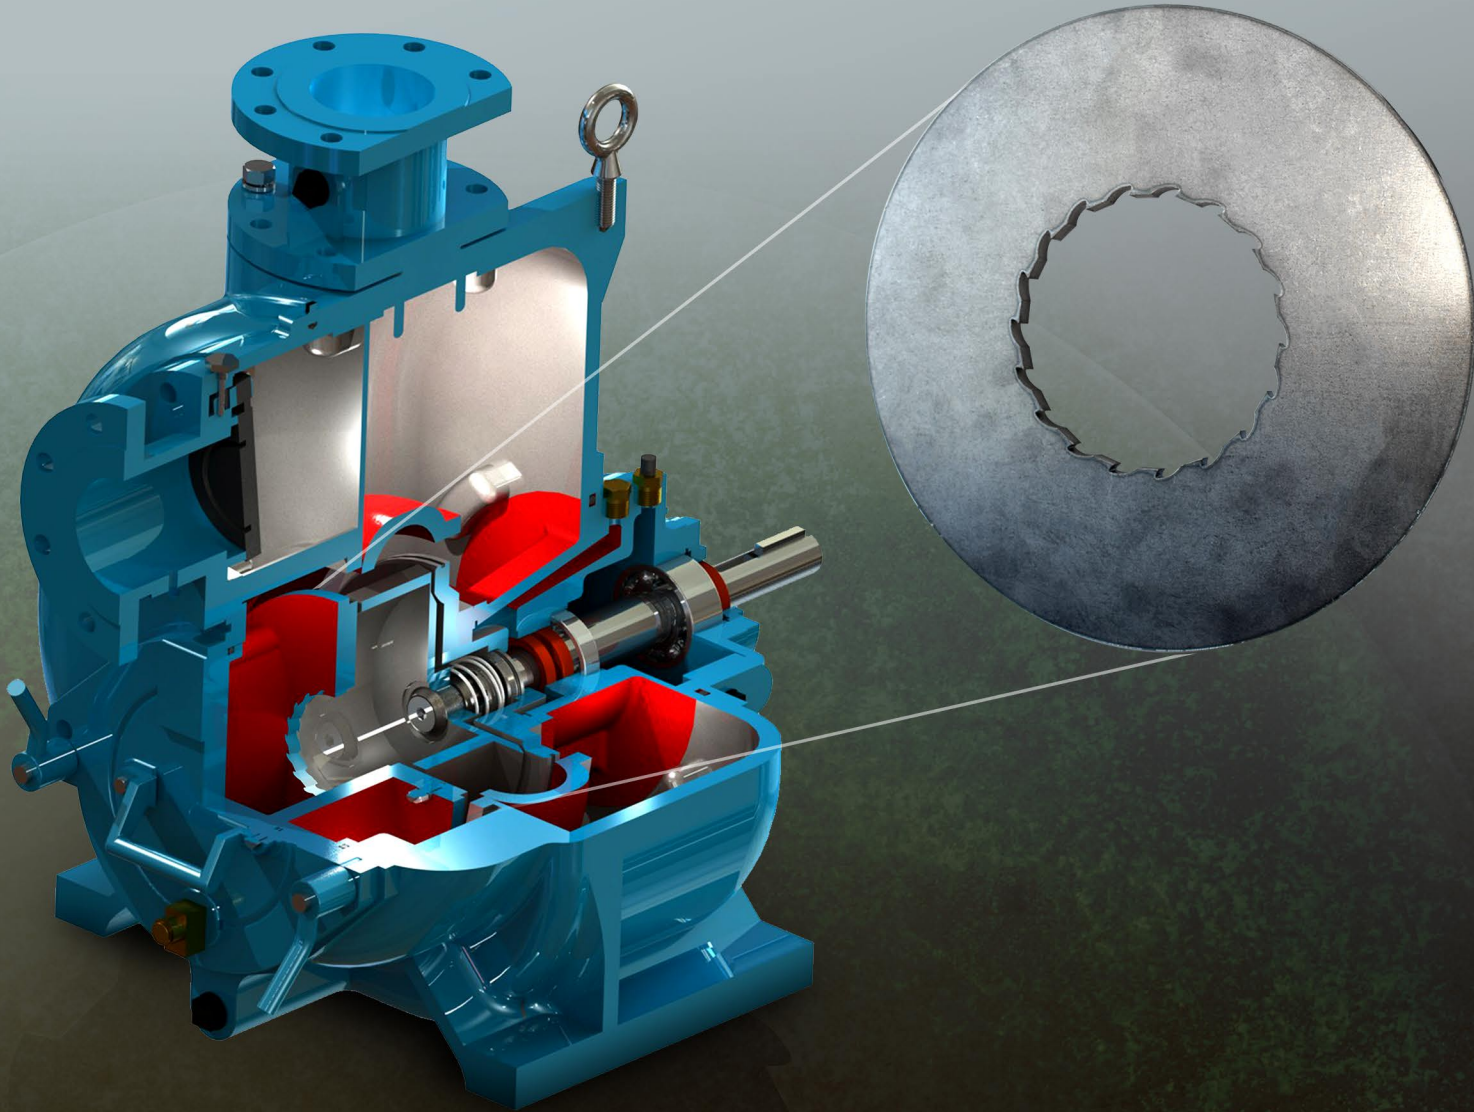

EXECUTIONER®

Solids Handling System

The Executioner® self-cleaning wearplate is engineered to resist clogging and blockages caused from fibrous or stringy materials without sacrificing performance or efficiency.

The hardened and serrated cutter teeth lacerate disposable wipes and rags as they pass through the pump.

Reduce pump blockage and downtime.